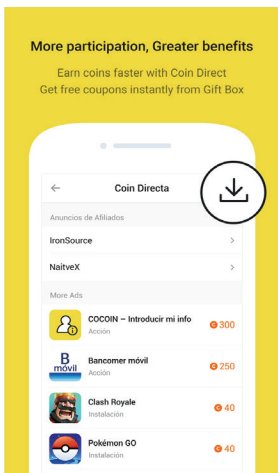

Category	Application
Company	Movilest
Email	contact@movilest.com
Website	https://movilest.com

Gana
por tener contenido
y publicidad en la
pantalla bloqueada
de tu celular.

Movilest will be the entrance of mobile business in Latin America starting from Lock-screen reward Ad platform, “COCOIN”. We are happy to use this experience to contribute to the new era of mobile in Latin America.

COCOIN is a lock screen Ad platform. Users earn "coins" by interacting with lock screen ads, and spend them on coffee, restaurant discount, and airtime.

LOCK-SCREEN AD CONTENTS PLATFORM

ENJOY ALL BENEFITS FROM LOCK-SCREEN

USE THE COINS LIKE CASH

MORE PARTICIPATION, GREATER BENEFITS

A VARIETY OF INTERESTING CONTENTS

INVITE FRIENDS AND GET BONUS COINS

Routela

Category	Mobile App Service
Company	Routela Inc.
Email	biz@routela.com
Website	www.routela.com