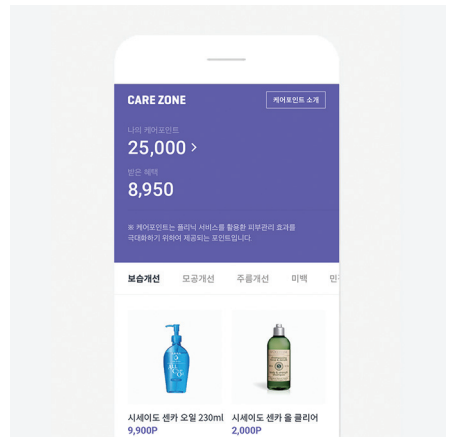

1. CUSTOMIZED HOME CLINIC
THROUGH SKIN MEASUREMENT
2. AUTOMATICALLY ACCUMULATED
POINTS WITH INCREASED USAGE