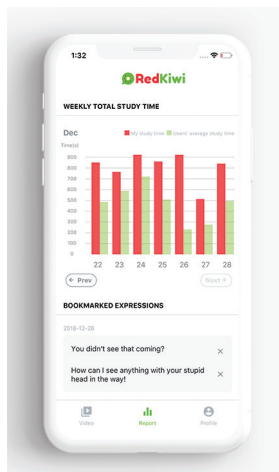

With RedKiwi, even language learning can be fun!
 If you have any feedback, please reach out to us in the app.
 We update our app regularly based on user's opinion. Hope
 to see you in RedKiwi!

1. WATCH THE VIDEO WITH QUALITY TRANSLATION

2. SOLVE LISTENING QUIZ FOR EACH EXPRESSION

3. REPEAT AND COMPARE YOURSELF TO A NATIVE

OVERFLOWING LEARNING MATERIALS AND TOPICS

DAILY REPORT BASED ON YOUR LEARNING HISTORY

REPRESENTATIVE THAT CAN ANSWER ALL QUESTION