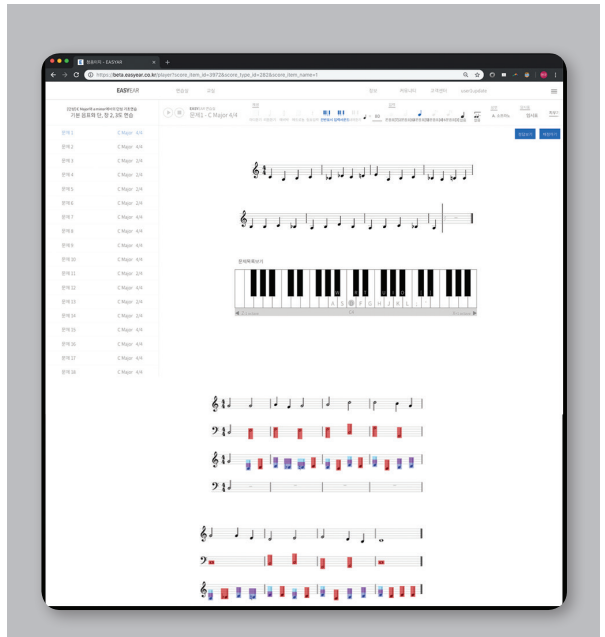

The contents of Easyear are consist of structured data based on Music XML rather than just sound data. This data enables users can customize each contents depend on their current grade. We can also analyze user' s answers in real time for grading and identifying weakness. These data can be recoded for further instructions