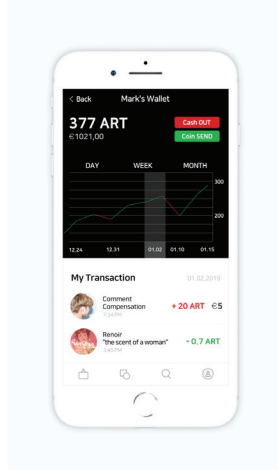

BUY TICKETS AND ARTWORKS WITH A COMPENSATED TOKEN