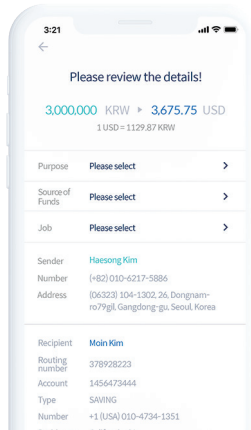

SEND THE AMOUNT TO THE
REFERRED ACCOUNT