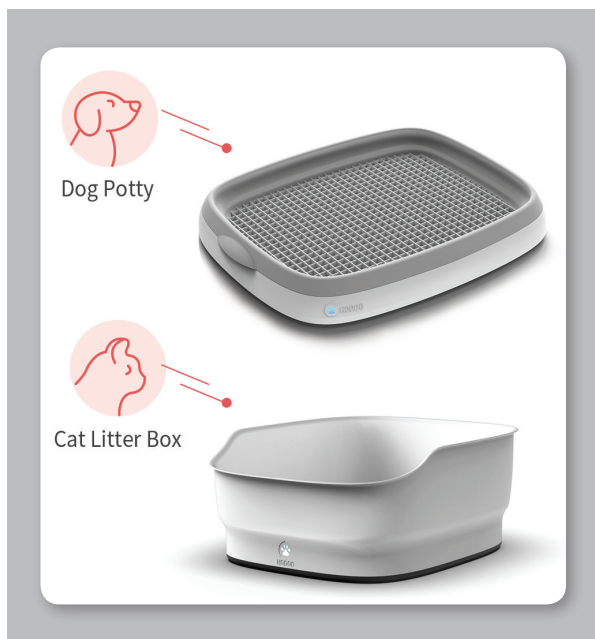

With common-used pet products, we check their health and provide you the specific service by mobile app.

HODOO's first product, the smart toilet is perfectly same with the common-used ones. However, it can measure the weight automatically while the pet is sitting on, and send this data to the cloud server by wifi communication. The toilet is water-proof of IPx5 and is running max 3 months using 4 AA batteries.