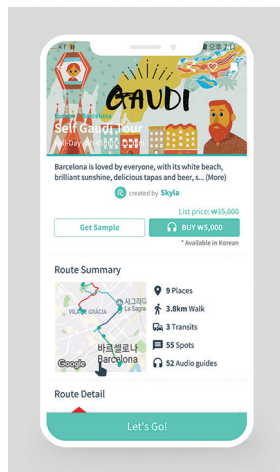

A good news? Travel is easier now.

Guide books, local guided tours, museum audio docents...

They are all in this app : Routela, your self-guided tour app.

Walk every corner of the city and listen to hidden stories on the way.

Your travel experience will change.
 Richer, Easier.
 Routela guides your way, and tells you vivid stories.

DEEP INTO THE COBBLED STREETS

HISTORICAL STORIES AND LEGENDS

CONTEXTFUL PHOTOS TO HELP YOU UNDERSTAND

WALKING ROUTES AND PUBLIC TRANSPORT

CHEAP AND AFFORDABLE FOR BUDGET TRAVEL

VARIOUS PLANS FOR ALL NEEDS AND SCHEDULES

Everyday Shoe & Foot care, 'sin藥' Series

Category	Health Care
Company	Smartreum Bang-E Co., Ltd.
Email	sbangsales1@naver.com
Website	http://sbange.com