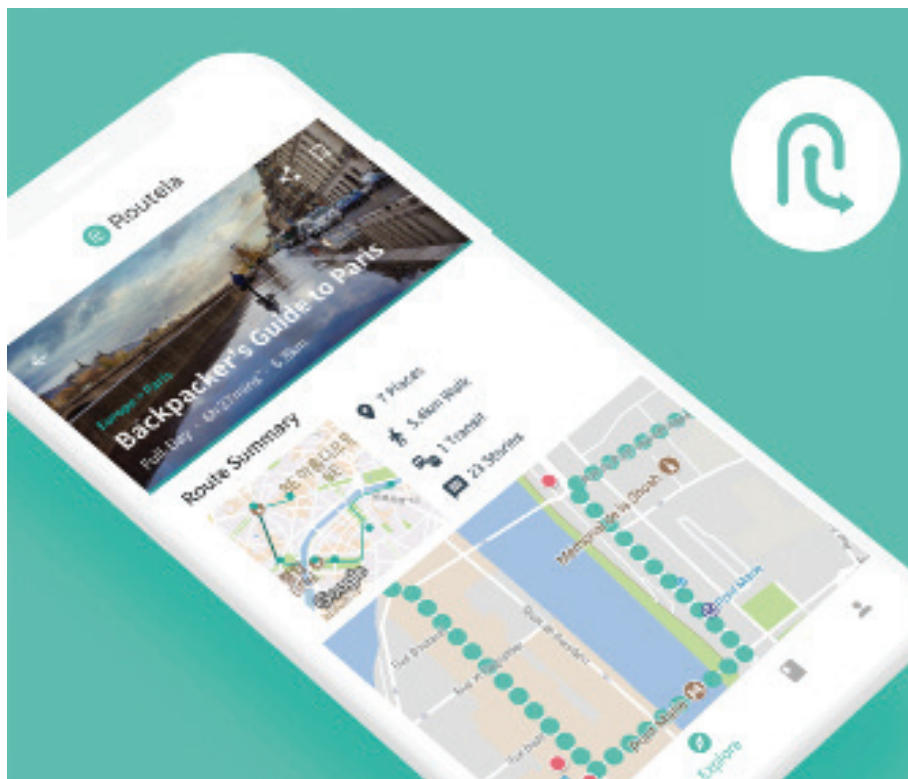

USE THE COINS LIKE CASH

MORE PARTICIPATION, GREATER BENEFITS

A VARIETY OF INTERESTING CONTENTS

INVITE FRIENDS AND GET BONUS COINS

Routela

Category	Mobile App Service
Company	Routela Inc.
Email	biz@routela.com
Website	www.routela.com

A good news? Travel is easier now.

Guide books, local guided tours, museum audio docents...

They are all in this app : Routela, your self-guided tour app.

Walk every corner of the city and listen to hidden stories on the way.