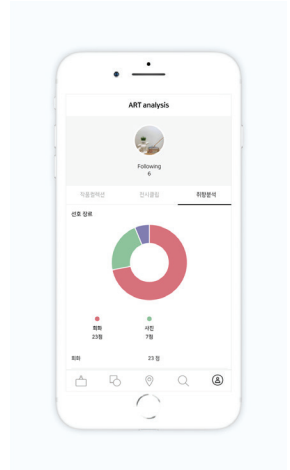

Artlog is a blockchain-based artwork run by the curation platform 'Artmap'.

Compensation project Dapp for recommendation, purchase and sharing.

PROVIDES A DIVERSIFIED PORTFOLIO OF ARTWORKS

BUY TICKETS AND ARTWORKS WITH A COMPENSATED TOKEN