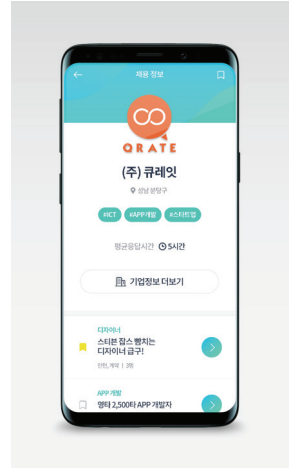

DETAILED CORPORATE
INFORMATION