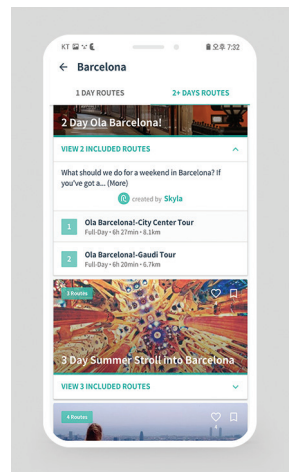

A good news? Travel is easier now.

Guide books, local guided tours, museum audio docents...

They are all in this app : Routela, your self-guided tour app.

Walk every corner of the city and listen to hidden stories on the way.

Your travel experience will change.
 Richer, Easier.
 Routela guides your way, and tells you vivid stories.

DEEP INTO THE COBBLED STREETS

HISTORICAL STORIES AND LEGENDS

CONTEXTFUL PHOTOS TO HELP YOU UNDERSTAND

WALKING ROUTES AND PUBLIC TRANSPORT

CHEAP AND AFFORDABLE FOR BUDGET TRAVEL

VARIOUS PLANS FOR ALL NEEDS AND SCHEDULES

Everyday Shoe & Foot care, 'sin藥' Series

Category	Health Care
Company	Smartreum Bang-E Co., Ltd.
Email	sbangsales1@naver.com
Website	http://sbange.com