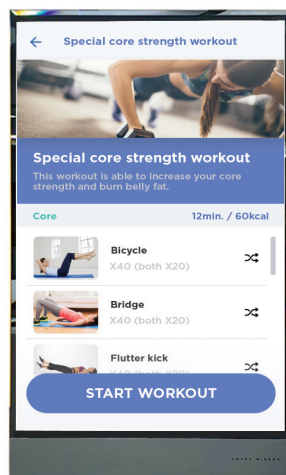

‘
**Support and Feedback
from your coach**
’

‘
**Various Programs
Get the result**
’