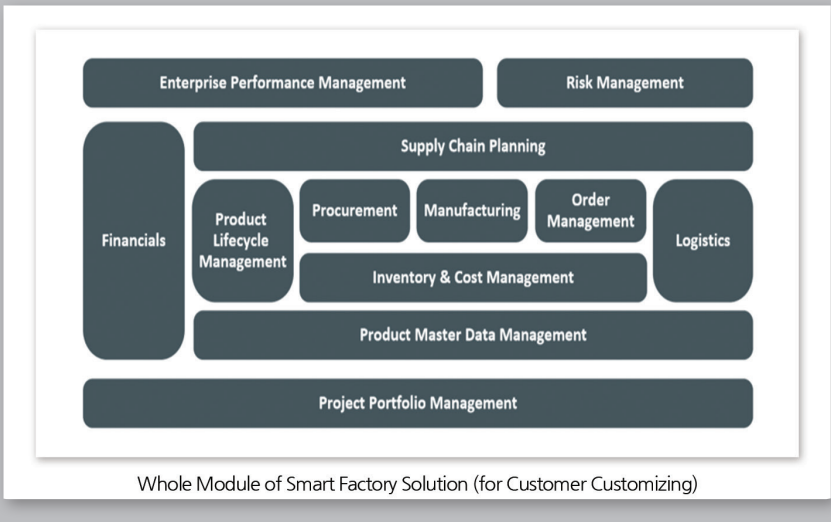

‘
**Various Programs
Get the result**
’

Customized Smart Factory Solutions

Category	Application
Company	A-TECH
Email	help@atech1221.com
Website	www.atech1221.com

An Intelligent Manufacturing Plant that improves productivity, quality and customer satisfaction by applying information and communication technologies that combine automation solutions in manufacturing and logistics

Atech's Smart Factory solution (MES, POP, ERP, SCM, etc) can be applied to any manufacturing environment through customization.

Planning management

Automative ordering management

Material cycle management