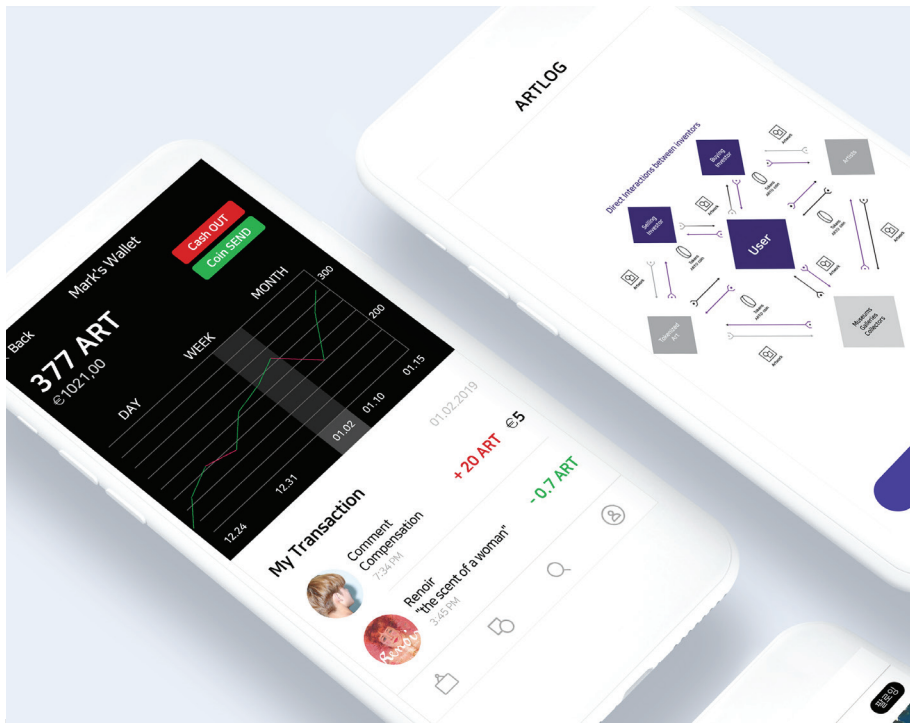

ART LOG – Data Analysis–Based Blockchain Art Dapp

Category	Mobile app service
Company	ART MAP
Email	info@art-map.co.kr
Website	www.artlog.io art-map.co.kr

This block chain–based Art Dapp service provides democratic access to the art market, art transactions, and copyrights. P2P transaction solution –Users can exchange and receive rewards for criticism and writing.