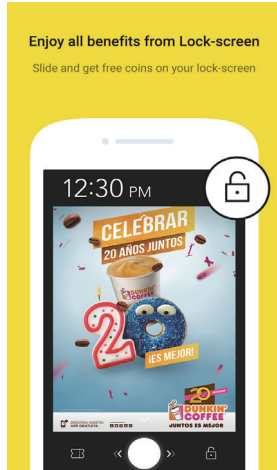

ENJOY ALL BENEFITS FROM LOCK-SCREEN