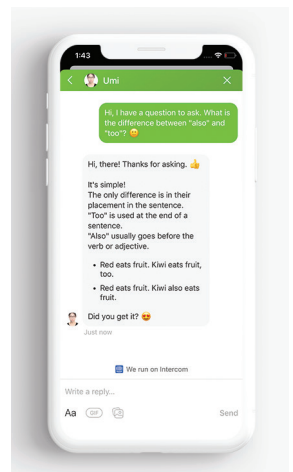

With RedKiwi, even language learning can be fun!
 If you have any feedback, please reach out to us in the app.
 We update our app regularly based on user's opinion. Hope
 to see you in RedKiwi!

1. WATCH THE VIDEO WITH QUALITY TRANSLATION

2. SOLVE LISTENING QUIZ FOR EACH EXPRESSION

3. REPEAT AND COMPARE YOURSELF TO A NATIVE

OVERFLOWING LEARNING MATERIALS AND TOPICS

DAILY REPORT BASED ON YOUR LEARNING HISTORY

REPRESENTATIVE THAT CAN ANSWER ALL QUESTION