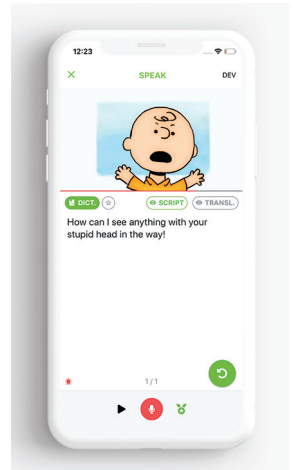

3. REPEAT AND COMPARE YOURSELF TO A NATIVE