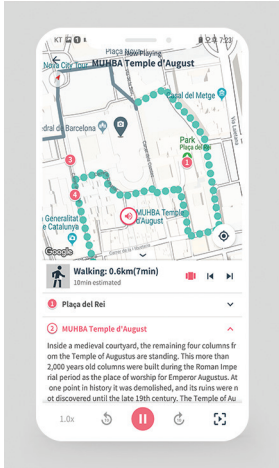

Your travel experience will change.
Richer, Easier.
Routela guides your way, and tells you vivid stories.

DEEP INTO THE COBBLED STREETS