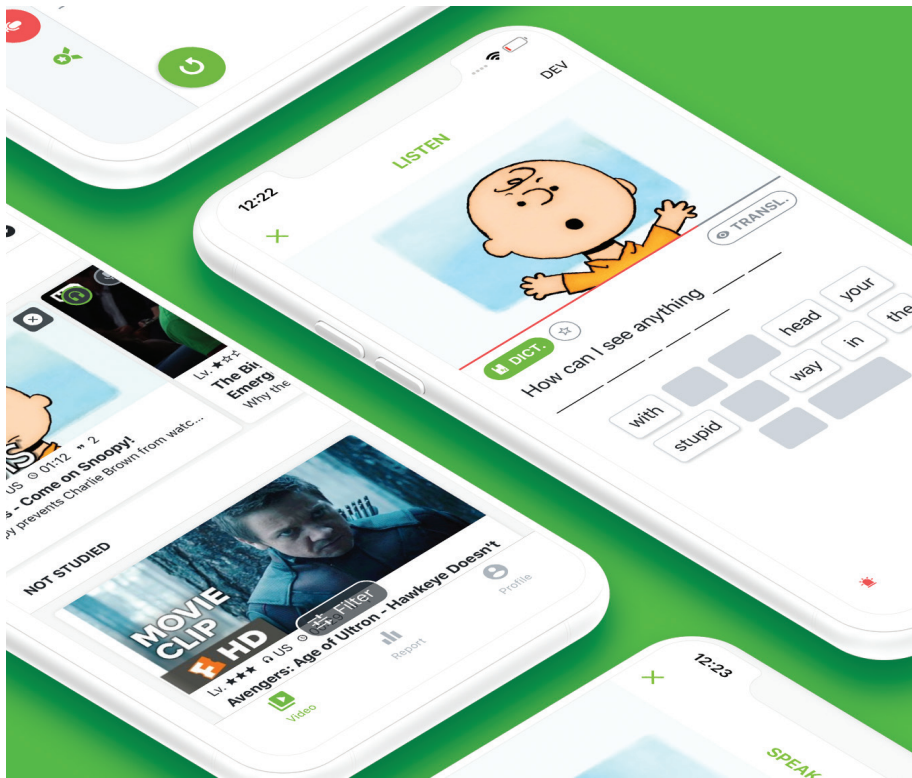

RedKiwi

Category	Mobile app service,
Company	HayanMind Inc.
Email	contact@hayanmind.com
Website	hayanmind.com

RedKiwi offers learning materials like interviews, animations, and much more through YouTube. You can practice listening and speaking efficiently with quality subtitles, questions answered by natives, and auto-repeating feature.