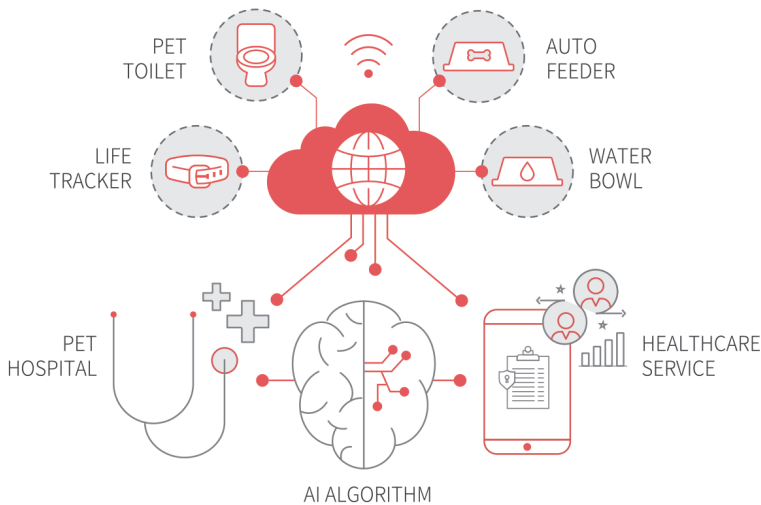

MSS

(Ministry of SMEs and Startups)

- Encourage young entrepreneurs by supporting effectively
- Supports to launch successful business
- Reduce risk of investment failure

ESTABLISHING AND OPERATING
INFRASTRUCTURE OF KOREAN

'SMART VENTURE CAMPUS'
WHICH CAN SUSTAIN
CONTINUOUS GROWTH

“
SUPPORTS OFFICE SPACE
AND SEED FUNDING
(UP TO US\$ 100,000)
”

SUPPORT

Providing overall programs on establishing business plans, training on business basics and developing business item to promote outstanding startup young entrepreneurs in fields of SW , contents and Convergence.

Supports step by step training and mentoring on business plan establishment, business basics and item development to commercialize ideas of young entrepreneurs.

SW CONVERGENCE

HODOO, IoT based Pet Healthcare Solution

Category	IoT device and Mobile service
Company	AHQLab Inc.
Email	lovetruly@myhodoo.com
Website	www.myhodoo.com

IoT based Pet Healthcare Service

Like us, many pet dogs and cats may have health problem and need to be managed carefully. Anywhere and Anytime. HODOO helps you care of them very easily in your daily life. Start with HODOO.