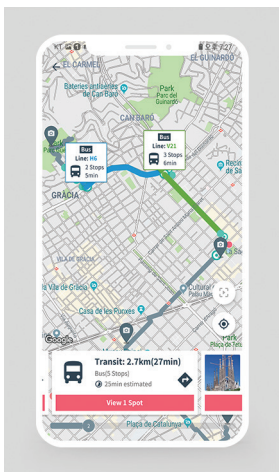

A good news? Travel is easier now.

Guide books, local guided tours, museum audio docents...

They are all in this app : Routela, your self-guided tour app.

Walk every corner of the city and listen to hidden stories on the way.

Your travel experience will change.
 Richer, Easier.
 Routela guides your way, and tells you vivid stories.

DEEP INTO THE COBBLED STREETS

HISTORICAL STORIES AND LEGENDS

CONTEXTFUL PHOTOS TO HELP YOU UNDERSTAND

WALKING ROUTES AND PUBLIC TRANSPORT

CHEAP AND AFFORDABLE FOR BUDGET TRAVEL

VARIOUS PLANS FOR ALL NEEDS AND SCHEDULES

Everyday Shoe & Foot care, 'sin藥' Series

Category	Health Care
Company	Smartreum Bang-E Co., Ltd.
Email	sbangsales1@naver.com
Website	http://sbange.com