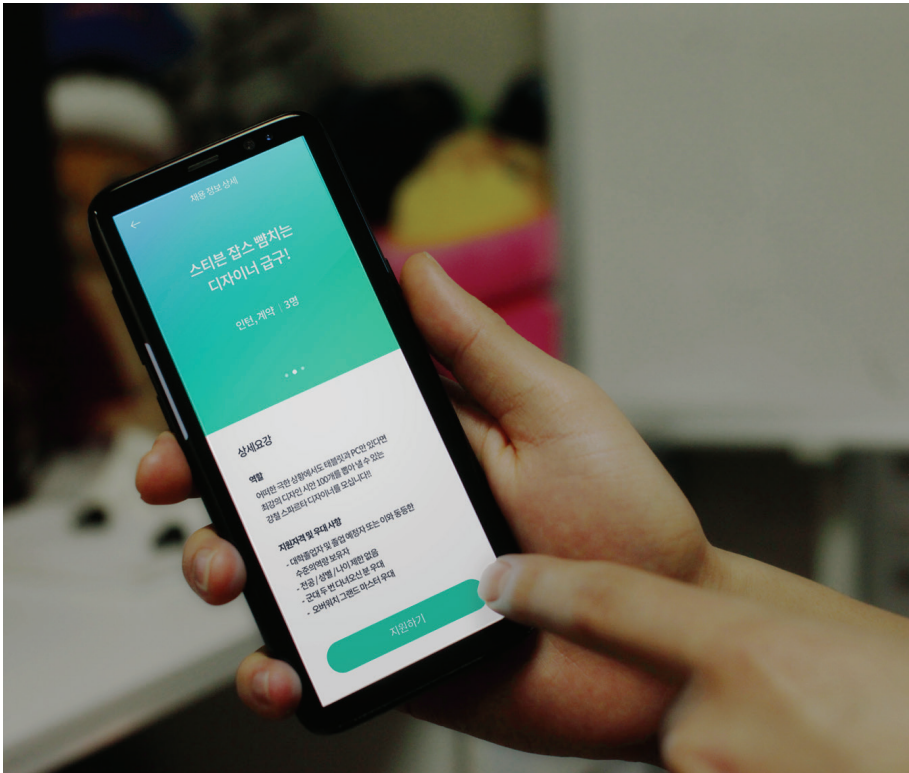

- Approval:** Shows a list of tasks or items with columns for status and actions.
- Dashboard of project:** Features a line graph showing trends over time, along with several circular progress indicators and summary statistics.
- Assignment of Project Member:** Displays a list of project members with their roles and associated tasks.
- Task Management:** Shows a detailed view of tasks, including their status, priority, and assigned members.

The diagram illustrates the Multi-Client Distributed Processing System architecture. It features a central server node (represented by a database icon and a brain icon) connected to multiple client nodes (represented by computer icons). The connections are bidirectional, indicating data flow between the clients and the central server.

Video Interview based recruitment platform, ZIGGAM

Category	Mobile app service
Company	Qrate
Email	hjpark@qrate.co.kr
Website	www.ziggam.com

ZIGGAM is video interview recruitment service. Companies can appeal their corporate culture through a video feature called corporate story. Job seekers can curate their resume in a heartfelt manner by taking a video like Snapchat.