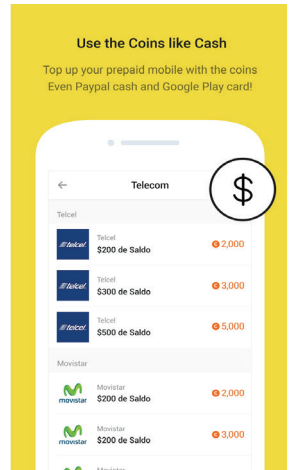

USE THE COINS LIKE CASH