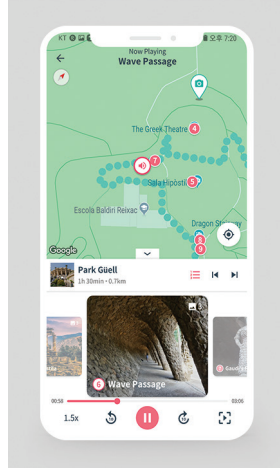

USE THE COINS LIKE CASH

MORE PARTICIPATION, GREATER BENEFITS

A VARIETY OF INTERESTING CONTENTS

INVITE FRIENDS AND GET BONUS COINS

Routela

Category	Mobile App Service
Company	Routela Inc.
Email	biz@routela.com
Website	www.routela.com

A good news? Travel is easier now.

Guide books, local guided tours, museum audio docents...

They are all in this app : Routela, your self-guided tour app.

Walk every corner of the city and listen to hidden stories on the way.

Your travel experience will change.
 Richer, Easier.
 Routela guides your way, and tells you vivid stories.

DEEP INTO THE COBBLED STREETS

HISTORICAL STORIES AND LEGENDS

CONTEXTFUL PHOTOS TO HELP YOU UNDERSTAND