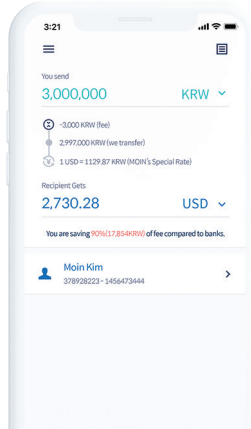

Inventory management

MOIN, Blockchain-based cross-border money transfer

Category	Fintech, Blockchain
Company	MOIN, Inc.
Email	business@themoin.com
Website	https://www.themoin.com/

MOIN aims to solve problems of the traditional cross-border remittance market. MOIN is a Blockchain-based global money transfer service, which enables customers to transfer money faster and more convenient with lower cost.

It's simple, easy and quick to send money with MOIN. Just log-in, press 'send' and follow the instructions. It only takes a few minutes. Service is available on iOS/Android app and PC web.

REGISTER → LOG-IN →
PRESS SEND