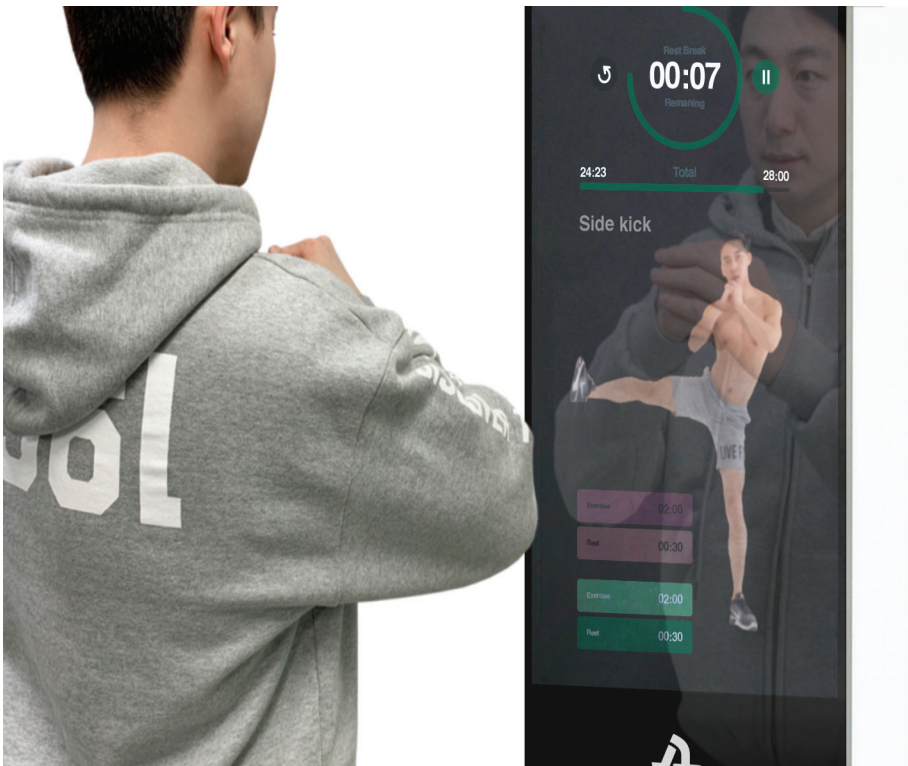

ALLBLANC is 'Fit-tech' company providing home-training service displayed on smart mirror. You can enjoy customized workout programs such as yoga, cardio, pilates, kick-boxing. You can watch the training video contents and also see yourself through the 'mirror' display at the same time.