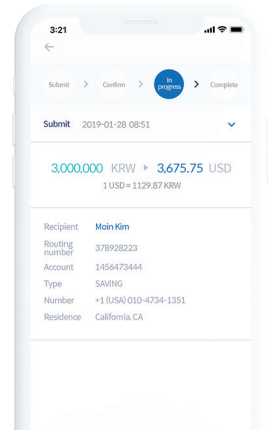

BENEFICIARY WILL BE
NOTIFIED UPON ARRIVAL