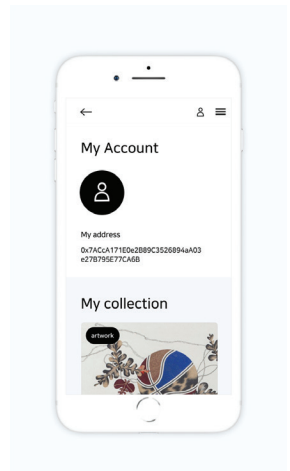

ACTIVITY REWARDS CAN BE MANAGED