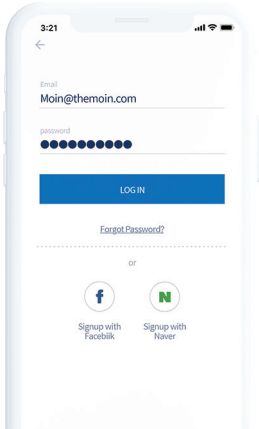

Inventory management

MOIN, Blockchain-based cross-border money transfer

Category	Fintech, Blockchain
Company	MOIN, Inc.
Email	business@themoin.com
Website	https://www.themoin.com/

MOIN aims to solve problems of the traditional cross-border remittance market. MOIN is a Blockchain-based global money transfer service, which enables customers to transfer money faster and more convenient with lower cost.

It's simple, easy and quick to send money with MOIN. Just log-in, press 'send' and follow the instructions. It only takes a few minutes. Service is available on iOS/Android app and PC web.

REGISTER → LOG-IN →
PRESS SEND