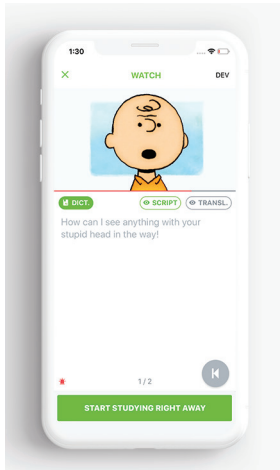

With RedKiwi, even language learning can be fun!
If you have any feedback, please reach out to us in the app.
We update our app regularly based on user's opinion. Hope
to see you in RedKiwi!

1. WATCH THE VIDEO WITH QUALITY TRANSLATION